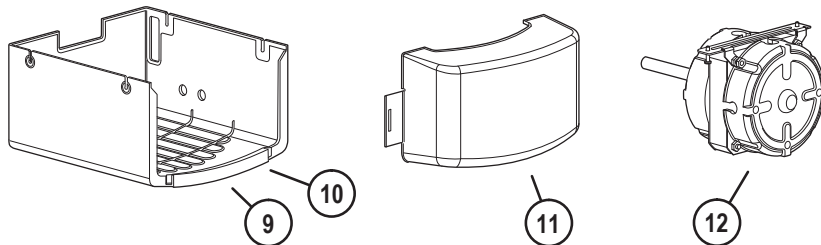

GARAGE DOOR OPERATOR REPLACEMENT PARTS LIST

OPERATOR HEAD PARTS

LSO & LCO

LDO

LSO, LDO, & LCO

ITEM #	REPLACEMENT PART	PART #
1	REAR LSO& LCO END COVER (WITH LABELS)	HAE00041
2	MAIN LSO COVER (WITH LABELS)	HAE00026
3	MAIN LCO COVER (WITH LABELS)	HAE00042
4	FRONT LSO COVER (WITH LABELS)	HAE00028
5	FRONT LCO COVER (WITH LABELS)	HAE00043
6	LSO & LCO LENS COVER (FITS BOTH ENDS)	220918
7	LSO MOTOR	220919
8	LCO MOTOR	220919
9	1/3 HP LDO COVER (WITH LABELS)	HAE00011
10	1/2 HP LDO COVER (WITH LABELS)	HAE00012
11	LDO LENS COVER	217645
12	LDO MOTOR	217881
13	CONTROL BOARD (LOGIC/RECEIVER/TORQUE)	HAE00040
14	LAMP SOCKET ASSEMBLY	218014-02
15	1/3 HP CAPACITOR (43-53 MFD) <i>FOR LDO33 ONLY</i>	219109
16	1/2 HP CAPACITOR (53-64 MFD) <i>FOR LDO50 ONLY</i>	219110
17	3/4 HP CAPACITOR (65 MFD) <i>FOR LCO75 ONLY</i>	232168
18	HELICAL AND WORM GEARS (WITH GREASE)	HAE00047
19	HELICAL GEAR (WITH GREASE)	HAE00048
20	LIMIT SWITCH ASSEMBLY	HAE00004

GARAGE DOOR OPERATOR REPLACEMENT PARTS LIST

DC OPERATOR HEAD PARTS

LDCO 800

LDCO 850/852

ITEM #	REPLACEMENT PART	PART #
1	LDCO CONTROL BOARD, BBU COMPATIBLE (800)	HAE00061
2	LDCO FRONT COVER (WITH LABEL) (800)	HAE00051
3	BATTERY BACKUP UNIT (800)	BBU
4	LDCO ENCODER BOARD (800/850/852)	HAE00058
5	LDCO MAIN COVER (WITH LABELS) (800/852)	HAE00052
6	LDCO LIGHT LENS (800/852)	228152
7	LDCO MOTOR (WITH ENCODER) (800/850/852)	HAE00057
8	LED PANEL (850)	10014504-01
9	ASSY, FRONT COVER	HAE00071
10	KIT, PCBA, LDCO (850/852)	HAE00070
11	TRANSFORMER (850/852)	10012046
12	BATTERY HOUSING (850)	10015410-004
13	BATTERY AND HOUSING (850)	BATT54BOX
14	COVER, MAIN (852)	10015922-01
15	BRACKET KIT (852)	10016007
16	BATTERY HOUSING (852)	10015932-001
17	LED PANELS (852)	10014504-02
18	BATTERY (850/852)	BATT54