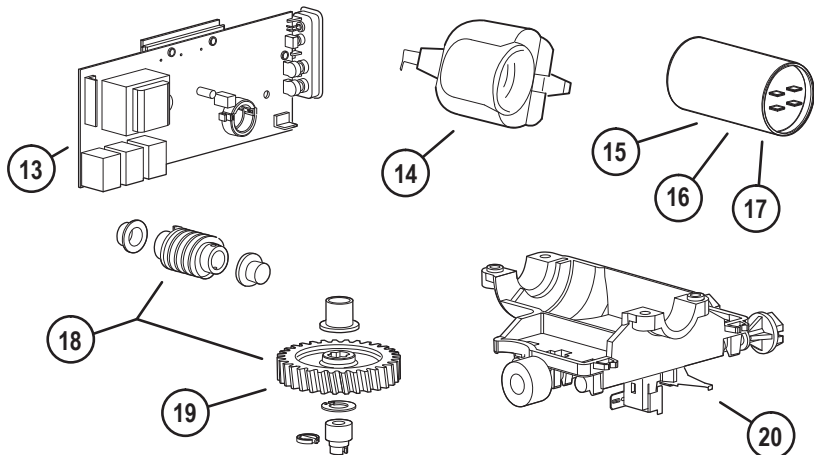

GARAGE DOOR OPERATOR REPLACEMENT PARTS LIST

OPERATOR HEAD PARTS

LSO & LCO

LDO

LSO, LDO, & LCO

ITEM #	REPLACEMENT PART	PART #
1	REAR LSO& LCO END COVER (WITH LABELS)	HAE00041
2	MAIN LSO COVER (WITH LABELS)	HAE00026
3	MAIN LCO COVER (WITH LABELS)	HAE00042
4	FRONT LSO COVER (WITH LABELS)	HAE00028
5	FRONT LCO COVER (WITH LABELS)	HAE00043
6	LSO & LCO LENS COVER (FITS BOTH ENDS)	220918
7	LSO MOTOR	220919
8	LCO MOTOR	220919
9	1/3 HP LDO COVER (WITH LABELS)	HAE00011
10	1/2 HP LDO COVER (WITH LABELS)	HAE00012
11	LDO LENS COVER	217645
12	LDO MOTOR	217881
13	CONTROL BOARD (LOGIC/RECEIVER/TORQUE)	HAE00040
14	LAMP SOCKET ASSEMBLY	218014-02
15	1/3 HP CAPACITOR (43-53 MFD) <i>FOR LDO33 ONLY</i>	219109
16	1/2 HP CAPACITOR (53-64 MFD) <i>FOR LDO50 ONLY</i>	219110
17	3/4 HP CAPACITOR (65 MFD) <i>FOR LCO75 ONLY</i>	232168
18	HELICAL AND WORM GEARS (WITH GREASE)	HAE00047
19	HELICAL GEAR (WITH GREASE)	HAE00048
20	LIMIT SWITCH ASSEMBLY	HAE00004

GARAGE DOOR OPERATOR REPLACEMENT PARTS LIST

DC OPERATOR HEAD PARTS

LDCO 800

LDCO 850/852

ITEM #	REPLACEMENT PART	PART #
1	LDCO CONTROL BOARD, BBU COMPATIBLE (800)	HAE00061
2	LDCO FRONT COVER (WITH LABEL) (800)	HAE00051
3	BATTERY BACKUP UNIT (800)	BBU
4	LDCO ENCODER BOARD (800/850/852)	HAE00058
5	LDCO MAIN COVER (WITH LABELS) (800/852)	HAE00052
6	LDCO LIGHT LENS (800/852)	228152
7	LDCO MOTOR (WITH ENCODER) (800/850/852)	HAE00057
8	LED PANEL (850)	10014504-01
9	ASSY, FRONT COVER	HAE00071
10	KIT, PCBA, LDCO (850/852)	HAE00070
11	TRANSFORMER (850/852)	10012046
12	BATTERY HOUSING (850)	10015410-004
13	BATTERY AND HOUSING (850)	BATT54BOX
14	COVER, MAIN (852)	10015922-01
15	BRACKET KIT (852)	10016007
16	BATTERY HOUSING (852)	10015932-001
17	LED PANELS (852)	10014504-02
18	BATTERY (850/852)	BATT54