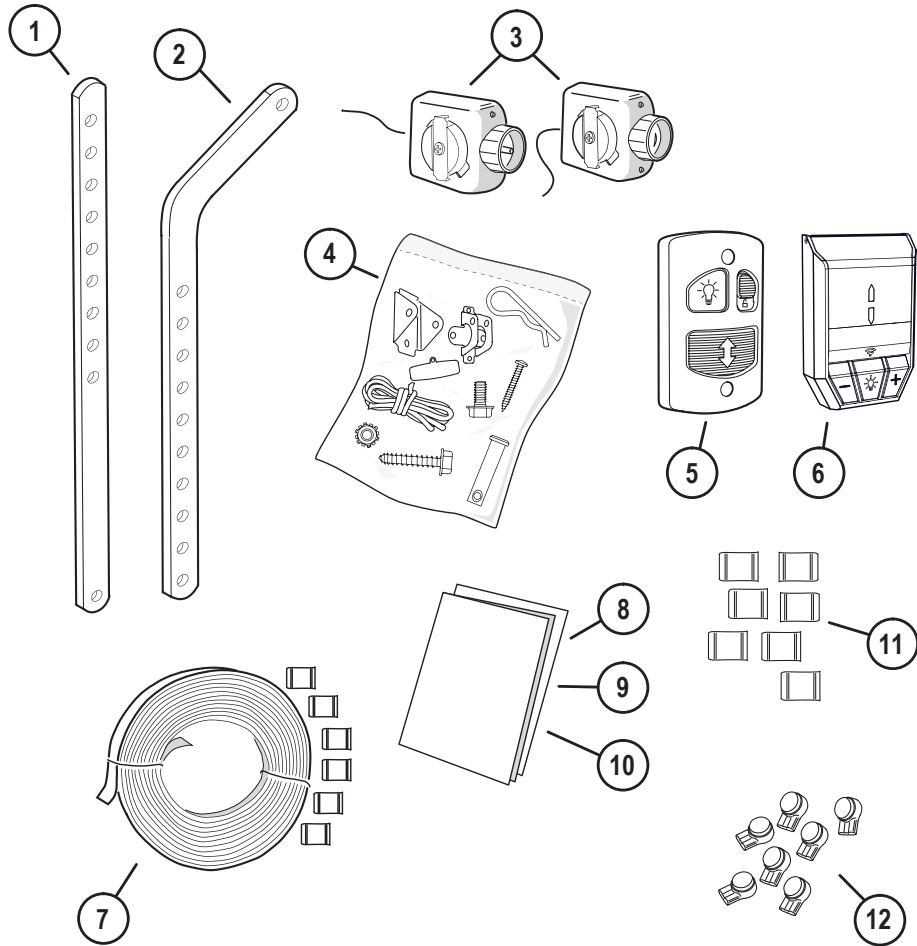

GARAGE DOOR OPERATOR REPLACEMENT PARTS LIST

DC OPERATOR HEAD PARTS

LDCO 800

LDCO 850/852

ITEM #	REPLACEMENT PART	PART #
1	LDCO CONTROL BOARD, BBU COMPATIBLE (800)	HAE00061
2	LDCO FRONT COVER (WITH LABEL) (800)	HAE00051
3	BATTERY BACKUP UNIT (800)	BBU
4	LDCO ENCODER BOARD (800/850/852)	HAE00058
5	LDCO MAIN COVER (WITH LABELS) (800/852)	HAE00052
6	LDCO LIGHT LENS (800/852)	228152
7	LDCO MOTOR (WITH ENCODER) (800/850/852)	HAE00057
8	LED PANEL (850)	10014504-01
9	ASSY, FRONT COVER	HAE00071
10	KIT, PCBA, LDCO (850/852)	HAE00070
11	TRANSFORMER (850/852)	10012046
12	BATTERY HOUSING (850)	10015410-004
13	BATTERY AND HOUSING (850)	BATT54BOX
14	COVER, MAIN (852)	10015922-01
15	BRACKET KIT (852)	10016007
16	BATTERY HOUSING (852)	10015932-001
17	LED PANELS (852)	10014504-02
18	BATTERY (850/852)	BATT54

MISCELLANEOUS OPERATOR PARTS

Linear

GARAGE DOOR OPERATOR REPLACEMENT PARTS LIST

ITEM #	REPLACEMENT PART	PART #
1	DOOR ARM - STRAIGHT	227966
2	DOOR ARM - BENT	227967
3	SAFETY BEAM SENDER & RECEIVER (WITH WIRE)	HAE00002
4	COMPLETE HARDWARE KIT	220205-02
5	WALL STATION (LDO/LSO/LCO/800)	HAE00001
6	WIFI (SMART) WALL STATION (850/852)	LPWWS
7	WIRE KIT (15 SETS OF WIRE AND CLIPS)	HAE00044
8	LDO INSTRUCTIONS AND LABELS	HAE00030
9	LSO INSTRUCTIONS AND LABELS	HAE00031
10	LCO INSTRUCTIONS AND LABELS	HAE00045
11	WIRE CLIP KIT (100 CLIPS)	HAE00019
12	GEL CAP KIT (100 PIECES)	HAE00020