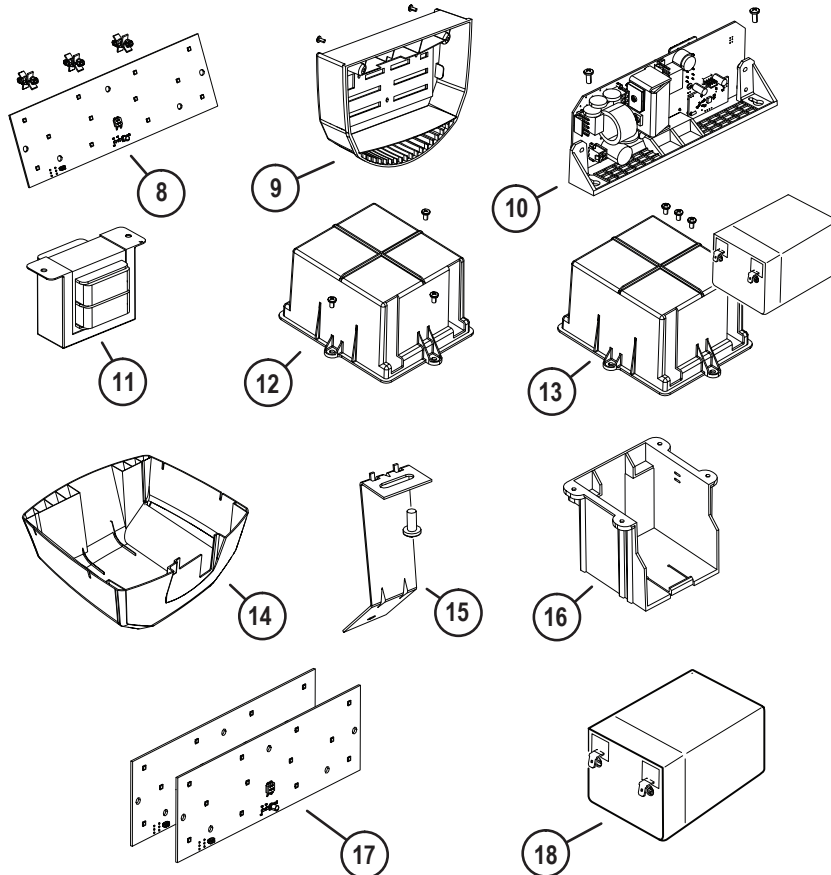

GARAGE DOOR OPERATOR REPLACEMENT PARTS LIST

OPERATOR HEAD PARTS

LSO & LCO

LDO

LSO, LDO, & LCO

ITEM #	REPLACEMENT PART	PART #
1	REAR LSO& LCO END COVER (WITH LABELS)	HAE00041
2	MAIN LSO COVER (WITH LABELS)	HAE00026
3	MAIN LCO COVER (WITH LABELS)	HAE00042
4	FRONT LSO COVER (WITH LABELS)	HAE00028
5	FRONT LCO COVER (WITH LABELS)	HAE00043
6	LSO & LCO LENS COVER (FITS BOTH ENDS)	220918
7	LSO MOTOR	220919
8	LCO MOTOR	220919
9	1/3 HP LDO COVER (WITH LABELS)	HAE00011
10	1/2 HP LDO COVER (WITH LABELS)	HAE00012
11	LDO LENS COVER	217645
12	LDO MOTOR	217881
13	CONTROL BOARD (LOGIC/RECEIVER/TORQUE)	HAE00040
14	LAMP SOCKET ASSEMBLY	218014-02
15	1/3 HP CAPACITOR (43-53 MFD) <i>FOR LDO33 ONLY</i>	219109
16	1/2 HP CAPACITOR (53-64 MFD) <i>FOR LDO50 ONLY</i>	219110
17	3/4 HP CAPACITOR (65 MFD) <i>FOR LCO75 ONLY</i>	232168
18	HELICAL AND WORM GEARS (WITH GREASE)	HAE00047
19	HELICAL GEAR (WITH GREASE)	HAE00048
20	LIMIT SWITCH ASSEMBLY	HAE00004

GARAGE DOOR OPERATOR REPLACEMENT PARTS LIST

DC OPERATOR HEAD PARTS

LDCO 800

LDCO 850/852

ITEM #	REPLACEMENT PART	PART #
1	LDCO CONTROL BOARD, BBU COMPATIBLE (800)	HAE00061
2	LDCO FRONT COVER (WITH LABEL) (800)	HAE00051
3	BATTERY BACKUP UNIT (800)	BBU
4	LDCO ENCODER BOARD (800/850/852)	HAE00058
5	LDCO MAIN COVER (WITH LABELS) (800/852)	HAE00052
6	LDCO LIGHT LENS (800/852)	228152
7	LDCO MOTOR (WITH ENCODER) (800/850/852)	HAE00057
8	LED PANEL (850)	10014504-01
9	ASSY, FRONT COVER	HAE00071
10	KIT, PCBA, LDCO (850/852)	HAE00070
11	TRANSFORMER (850/852)	10012046
12	BATTERY HOUSING (850)	10015410-004
13	BATTERY AND HOUSING (850)	BATT54BOX
14	COVER, MAIN (852)	10015922-01
15	BRACKET KIT (852)	10016007
16	BATTERY HOUSING (852)	10015932-001
17	LED PANELS (852)	10014504-02
18	BATTERY (850/852)	BATT54