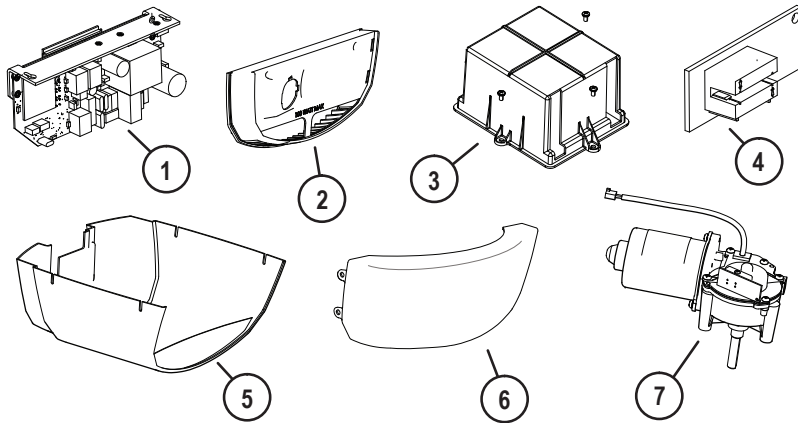

GARAGE DOOR OPERATOR REPLACEMENT PARTS LIST

OPERATOR HEAD PARTS

LSO & LCO

LDO

LSO, LDO, & LCO

ITEM #	REPLACEMENT PART	PART #
1	REAR LSO& LCO END COVER (WITH LABELS)	HAE00041
2	MAIN LSO COVER (WITH LABELS)	HAE00026
3	MAIN LCO COVER (WITH LABELS)	HAE00042
4	FRONT LSO COVER (WITH LABELS)	HAE00028
5	FRONT LCO COVER (WITH LABELS)	HAE00043
6	LSO & LCO LENS COVER (FITS BOTH ENDS)	220918
7	LSO MOTOR	220919
8	LCO MOTOR	220919
9	1/3 HP LDO COVER (WITH LABELS)	HAE00011
10	1/2 HP LDO COVER (WITH LABELS)	HAE00012
11	LDO LENS COVER	217645
12	LDO MOTOR	217881
13	CONTROL BOARD (LOGIC/RECEIVER/TORQUE)	HAE00040
14	LAMP SOCKET ASSEMBLY	218014-02
15	1/3 HP CAPACITOR (43-53 MFD) <i>FOR LDO33 ONLY</i>	219109
16	1/2 HP CAPACITOR (53-64 MFD) <i>FOR LDO50 ONLY</i>	219110
17	3/4 HP CAPACITOR (65 MFD) <i>FOR LCO75 ONLY</i>	232168
18	HELICAL AND WORM GEARS (WITH GREASE)	HAE00047
19	HELICAL GEAR (WITH GREASE)	HAE00048
20	LIMIT SWITCH ASSEMBLY	HAE00004

GARAGE DOOR OPERATOR REPLACEMENT PARTS LIST

DC OPERATOR HEAD PARTS

LDCO 800

LDCO 850/852

ITEM #	REPLACEMENT PART	PART #
1	LDCO CONTROL BOARD, BBU COMPATIBLE (800)	HAE00061
2	LDCO FRONT COVER (WITH LABEL) (800)	HAE00051
3	BATTERY BACKUP UNIT (800)	BBU
4	LDCO ENCODER BOARD (800/850/852)	HAE00058
5	LDCO MAIN COVER (WITH LABELS) (800/852)	HAE00052
6	LDCO LIGHT LENS (800/852)	228152
7	LDCO MOTOR (WITH ENCODER) (800/850/852)	HAE00057
8	LED PANEL (850)	10014504-01
9	ASSY, FRONT COVER	HAE00071
10	KIT, PCBA, LDCO (850/852)	HAE00070
11	TRANSFORMER (850/852)	10012046
12	BATTERY HOUSING (850)	10015410-004
13	BATTERY AND HOUSING (850)	BATT54BOX
14	COVER, MAIN (852)	10015922-01
15	BRACKET KIT (852)	10016007
16	BATTERY HOUSING (852)	10015932-001
17	LED PANELS (852)	10014504-02
18	BATTERY (850/852)	BATT54