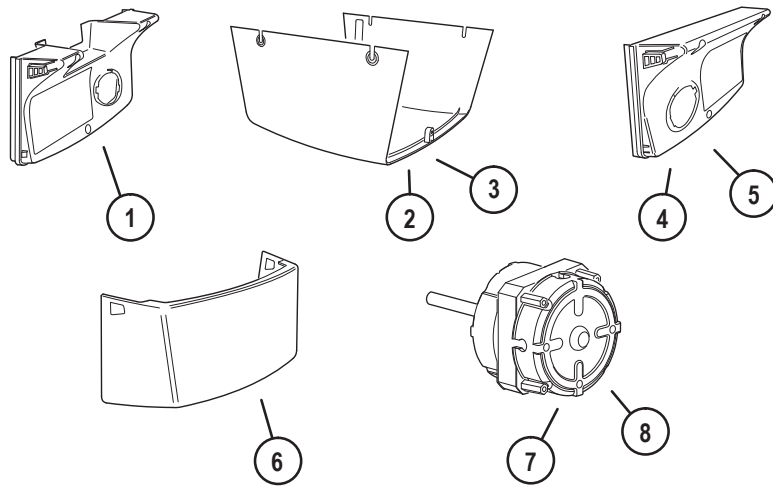

GARAGE DOOR OPERATOR REPLACEMENT PARTS LIST

OPERATOR HEAD PARTS

LSO & LCO

LDO

LSO, LDO, & LCO

ITEM #	REPLACEMENT PART	PART #
1	REAR LSO& LCO END COVER (WITH LABELS)	HAE00041
2	MAIN LSO COVER (WITH LABELS)	HAE00026
3	MAIN LCO COVER (WITH LABELS)	HAE00042
4	FRONT LSO COVER (WITH LABELS)	HAE00028
5	FRONT LCO COVER (WITH LABELS)	HAE00043
6	LSO & LCO LENS COVER (FITS BOTH ENDS)	220918
7	LSO MOTOR	220919
8	LCO MOTOR	220919
9	1/3 HP LDO COVER (WITH LABELS)	HAE00011
10	1/2 HP LDO COVER (WITH LABELS)	HAE00012
11	LDO LENS COVER	217645
12	LDO MOTOR	217881
13	CONTROL BOARD (LOGIC/RECEIVER/TORQUE)	HAE00040
14	LAMP SOCKET ASSEMBLY	218014-02
15	1/3 HP CAPACITOR (43-53 MFD) <i>FOR LDO33 ONLY</i>	219109
16	1/2 HP CAPACITOR (53-64 MFD) <i>FOR LDO50 ONLY</i>	219110
17	3/4 HP CAPACITOR (65 MFD) <i>FOR LCO75 ONLY</i>	232168
18	HELICAL AND WORM GEARS (WITH GREASE)	HAE00047
19	HELICAL GEAR (WITH GREASE)	HAE00048
20	LIMIT SWITCH ASSEMBLY	HAE00004

GARAGE DOOR OPERATOR REPLACEMENT PARTS LIST

DC OPERATOR HEAD PARTS

LDCO 800

LDCO 850/852

ITEM #	REPLACEMENT PART	PART #
1	LDCO CONTROL BOARD, BBU COMPATIBLE (800)	HAE00061
2	LDCO FRONT COVER (WITH LABEL) (800)	HAE00051
3	BATTERY BACKUP UNIT (800)	BBU
4	LDCO ENCODER BOARD (800/850/852)	HAE00058
5	LDCO MAIN COVER (WITH LABELS) (800/852)	HAE00052
6	LDCO LIGHT LENS (800/852)	228152
7	LDCO MOTOR (WITH ENCODER) (800/850/852)	HAE00057
8	LED PANEL (850)	10014504-01
9	ASSY, FRONT COVER	HAE00071
10	KIT, PCBA, LDCO (850/852)	HAE00070
11	TRANSFORMER (850/852)	10012046
12	BATTERY HOUSING (850)	10015410-004
13	BATTERY AND HOUSING (850)	BATT54BOX
14	COVER, MAIN (852)	10015922-01
15	BRACKET KIT (852)	10016007
16	BATTERY HOUSING (852)	10015932-001
17	LED PANELS (852)	10014504-02
18	BATTERY (850/852)	BATT54