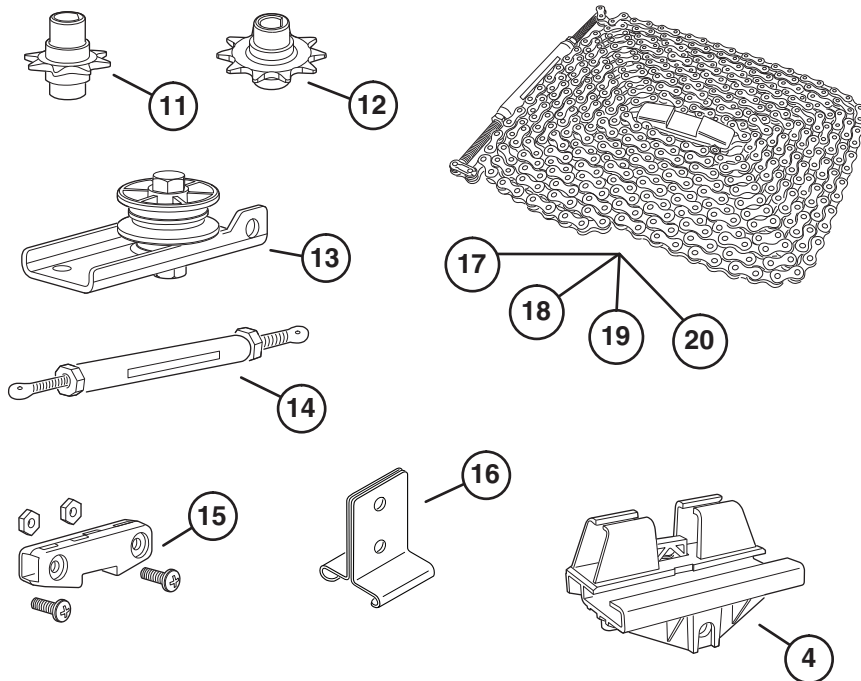

MISCELLANEOUS OPERATOR PARTS

Linear

GARAGE DOOR OPERATOR REPLACEMENT PARTS LIST

ITEM #	REPLACEMENT PART	PART #
1	DOOR ARM - STRAIGHT	227966
2	DOOR ARM - BENT	227967
3	SAFETY BEAM SENDER & RECEIVER (WITH WIRE)	HAE00002
4	COMPLETE HARDWARE KIT	220205-02
5	WALL STATION (LDO/LSO/LCO/800)	HAE00001
6	WIFI (SMART) WALL STATION (850/852)	LPWWS
7	WIRE KIT (15 SETS OF WIRE AND CLIPS)	HAE00044
8	LDO INSTRUCTIONS AND LABELS	HAE00030
9	LSO INSTRUCTIONS AND LABELS	HAE00031
10	LCO INSTRUCTIONS AND LABELS	HAE00045
11	WIRE CLIP KIT (100 CLIPS)	HAE00019
12	GEL CAP KIT (100 PIECES)	HAE00020

GARAGE DOOR OPERATOR REPLACEMENT PARTS LIST

OPERATOR RAIL PARTS

HBT BELT DRIVE RAILS

HCT and HCI CHAIN DRIVE RAILS

ITEM #	REPLACEMENT PART	PART #
1	HBT DRIVE SPROCKET	220499
2	HBT PULLEY AND BRACKET	218954-03
3	HBT INNER SLIDE ASSEMBLY	HAE00022
4	TROLLEY ASSEMBLY	218189-01
5	7 FOOT BELT ASSEMBLY	HAE00023
6	8 FOOT BELT ASSEMBLY	HAE00033
7	10 FOOT BELT ASSEMBLY <i>INCLUDES BELT CLAMPS INSTEAD OF INNERSLIDE</i>	HAE00065
8	10 FOOT BELT TROLLEY INNERSLIDE <i>INCLUDES TENSIONER</i>	HAE00066
9	10 FOOT BELT TROLLEY OUTERSLIDE	10010527-01
10	DRIVE SPROCKET HOLDER AND BELT CLAMP <i>BELT CLAMP FOR USE ON HBT BELT RAILS ONLY</i>	HAE00049
11	HCT DRIVE SPROCKET	217436
12	HCI DRIVE SPROCKET	227653
13	HCT PULLEY AND BRACKET	HAE00014
14	HCT TURNBUCKLE ASSEMBLY	HAE00013
15	HCT INNER SLIDE ASSEMBLY	HAE00018
16	CENTER SUPPORT BRACKET	CSB
17	7 FOOT CHAIN ASSEMBLY	HAE00015
18	8 FOOT CHAIN ASSEMBLY	HAE00032
19	10 FOOT CHAIN ASSEMBLY	HAE00017
20	12 FOOT CHAIN ASSEMBLY	HAE00046