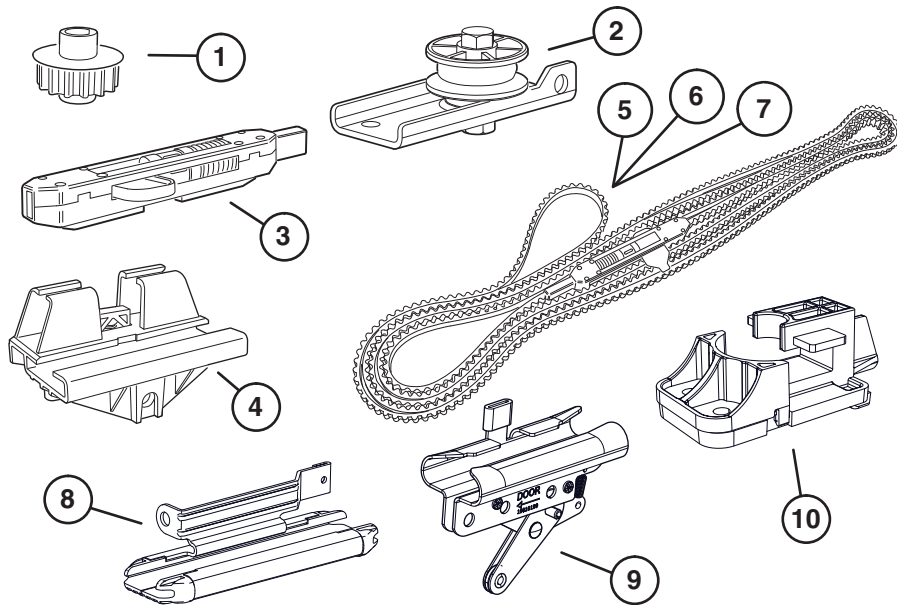

MISCELLANEOUS OPERATOR PARTS

Linear

GARAGE DOOR OPERATOR REPLACEMENT PARTS LIST

ITEM #	REPLACEMENT PART	PART #
1	DOOR ARM - STRAIGHT	227966
2	DOOR ARM - BENT	227967
3	SAFETY BEAM SENDER & RECEIVER (WITH WIRE)	HAE00002
4	COMPLETE HARDWARE KIT	220205-02
5	WALL STATION (LDO/LSO/LCO/800)	HAE00001
6	WIFI (SMART) WALL STATION (850/852)	LPWWS
7	WIRE KIT (15 SETS OF WIRE AND CLIPS)	HAE00044
8	LDO INSTRUCTIONS AND LABELS	HAE00030
9	LSO INSTRUCTIONS AND LABELS	HAE00031
10	LCO INSTRUCTIONS AND LABELS	HAE00045
11	WIRE CLIP KIT (100 CLIPS)	HAE00019
12	GEL CAP KIT (100 PIECES)	HAE00020

GARAGE DOOR OPERATOR REPLACEMENT PARTS LIST

OPERATOR RAIL PARTS

HBT BELT DRIVE RAILS

HCT and HCI CHAIN DRIVE RAILS

ITEM #	REPLACEMENT PART	PART #
1	HBT DRIVE SPROCKET	220499
2	HBT PULLEY AND BRACKET	218954-03
3	HBT INNER SLIDE ASSEMBLY	HAE00022
4	TROLLEY ASSEMBLY	218189-01
5	7 FOOT BELT ASSEMBLY	HAE00023
6	8 FOOT BELT ASSEMBLY	HAE00033
7	10 FOOT BELT ASSEMBLY <i>INCLUDES BELT CLAMPS INSTEAD OF INNERSLIDE</i>	HAE00065
8	10 FOOT BELT TROLLEY INNERSLIDE <i>INCLUDES TENSIONER</i>	HAE00066
9	10 FOOT BELT TROLLEY OUTERSLIDE	10010527-01
10	DRIVE SPROCKET HOLDER AND BELT CLAMP <i>BELT CLAMP FOR USE ON HBT BELT RAILS ONLY</i>	HAE00049
11	HCT DRIVE SPROCKET	217436
12	HCI DRIVE SPROCKET	227653
13	HCT PULLEY AND BRACKET	HAE00014
14	HCT TURNBUCKLE ASSEMBLY	HAE00013
15	HCT INNER SLIDE ASSEMBLY	HAE00018
16	CENTER SUPPORT BRACKET	CSB
17	7 FOOT CHAIN ASSEMBLY	HAE00015
18	8 FOOT CHAIN ASSEMBLY	HAE00032
19	10 FOOT CHAIN ASSEMBLY	HAE00017
20	12 FOOT CHAIN ASSEMBLY	HAE00046